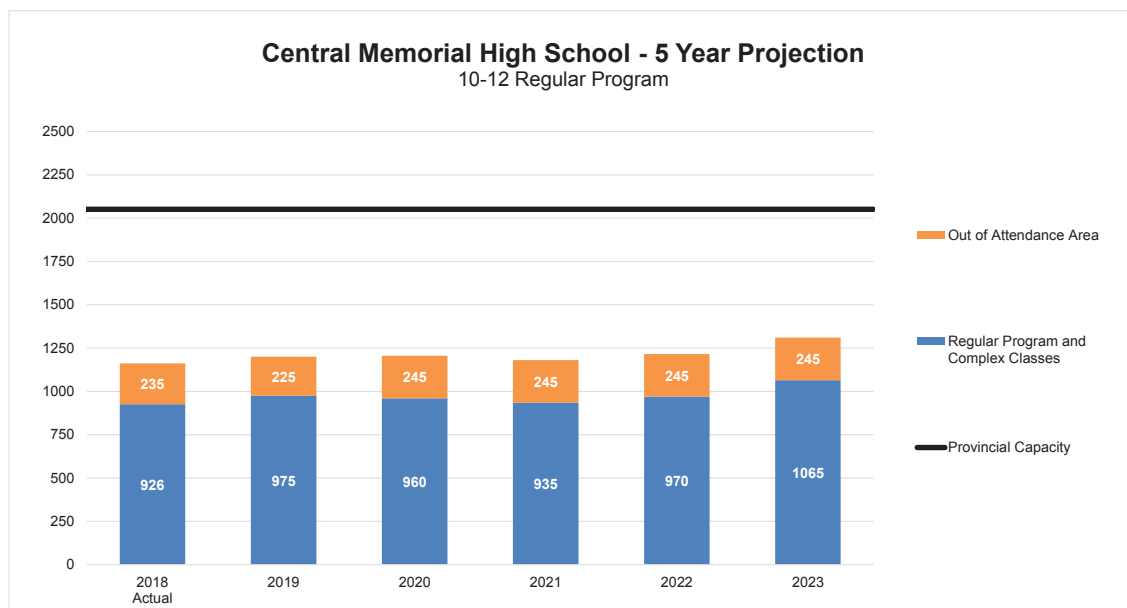

School Overview

- Community: North Glenmore Park
- CBE Planning Sector: Centre
- Programs: Regular program (includes Advanced Placement, National Sports Academy, Performing & Visual Arts program and complex learning classes)
- Year built: 1969
- Provincial capacity: 2,051
- September 30, 2018 enrolment
 - Regular program: 1,161

Where Our Students Live (Attendance Areas)

Regular Program

5 Year Enrolment Projection

Student enrolment projections show the number of students projected to attend a school. School utilization weights student enrolment based on a provincial government formula. See the High School Engagement FAQ for details about how utilization is calculated.