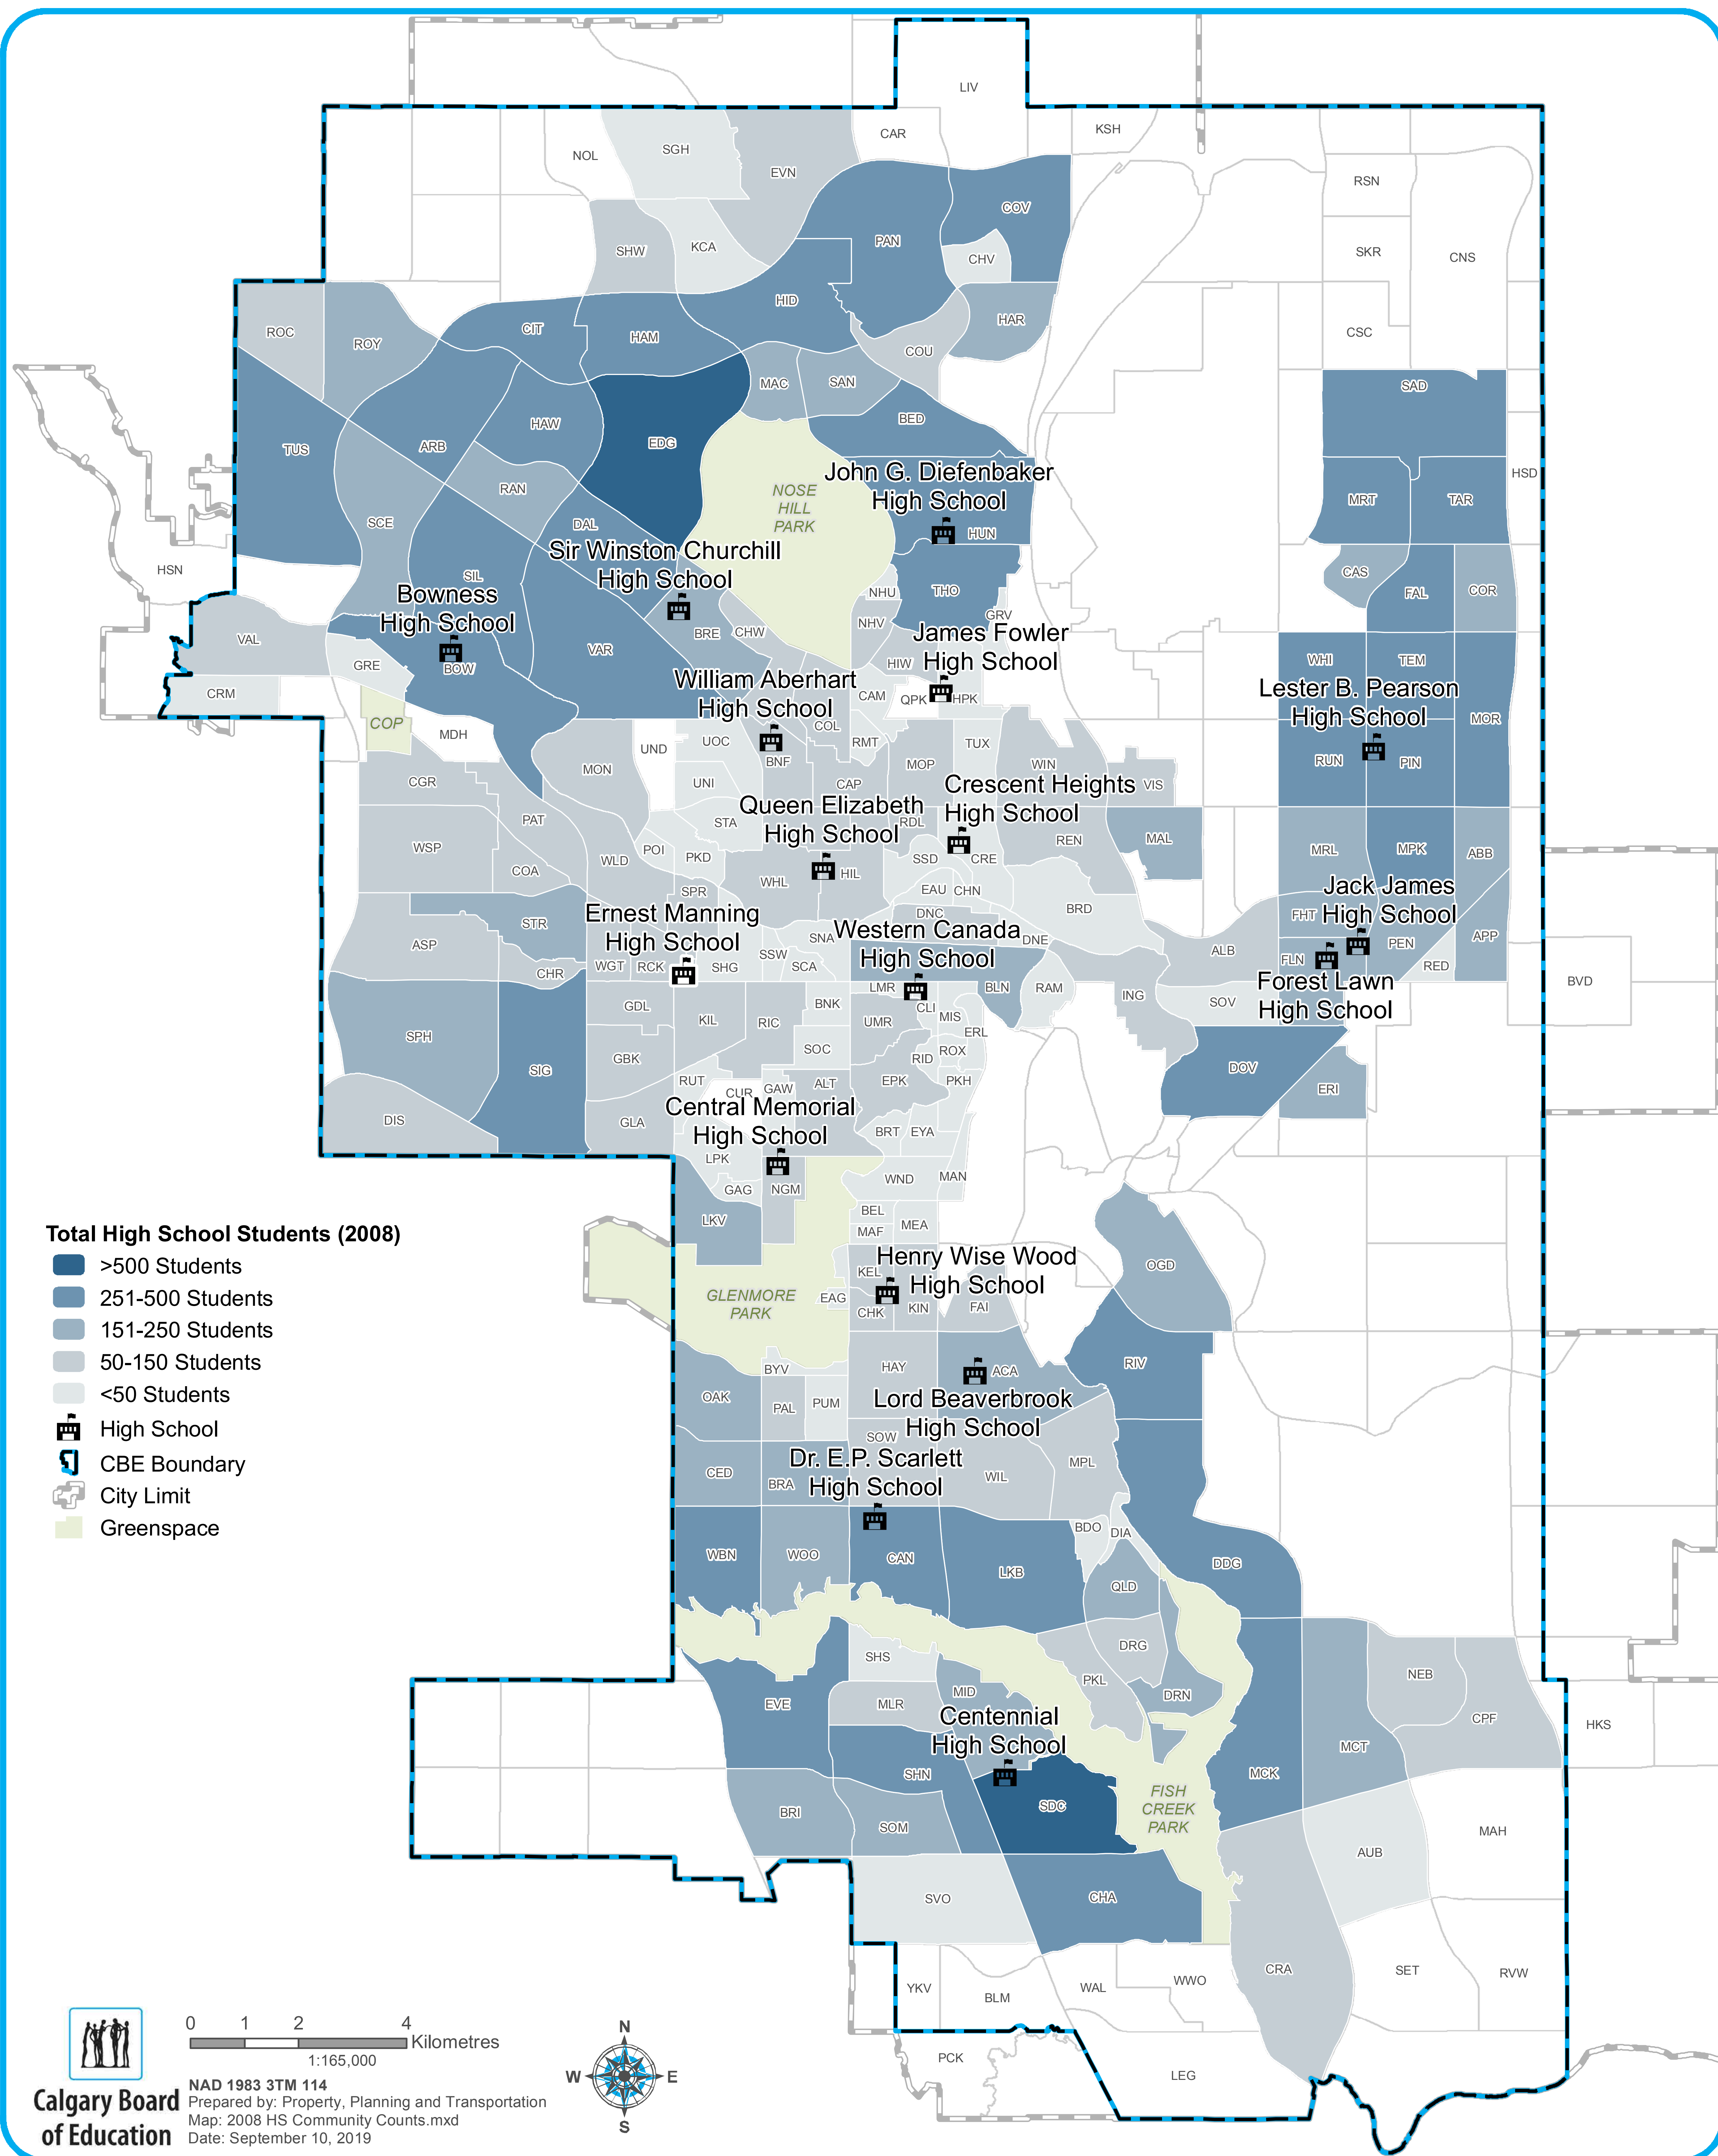

Community High School Enrolment 2008 - 09 School Year

Community High School Enrolment

2018 - 19 School Year

Projected Community High School Enrolment 2028 - 29 School Year