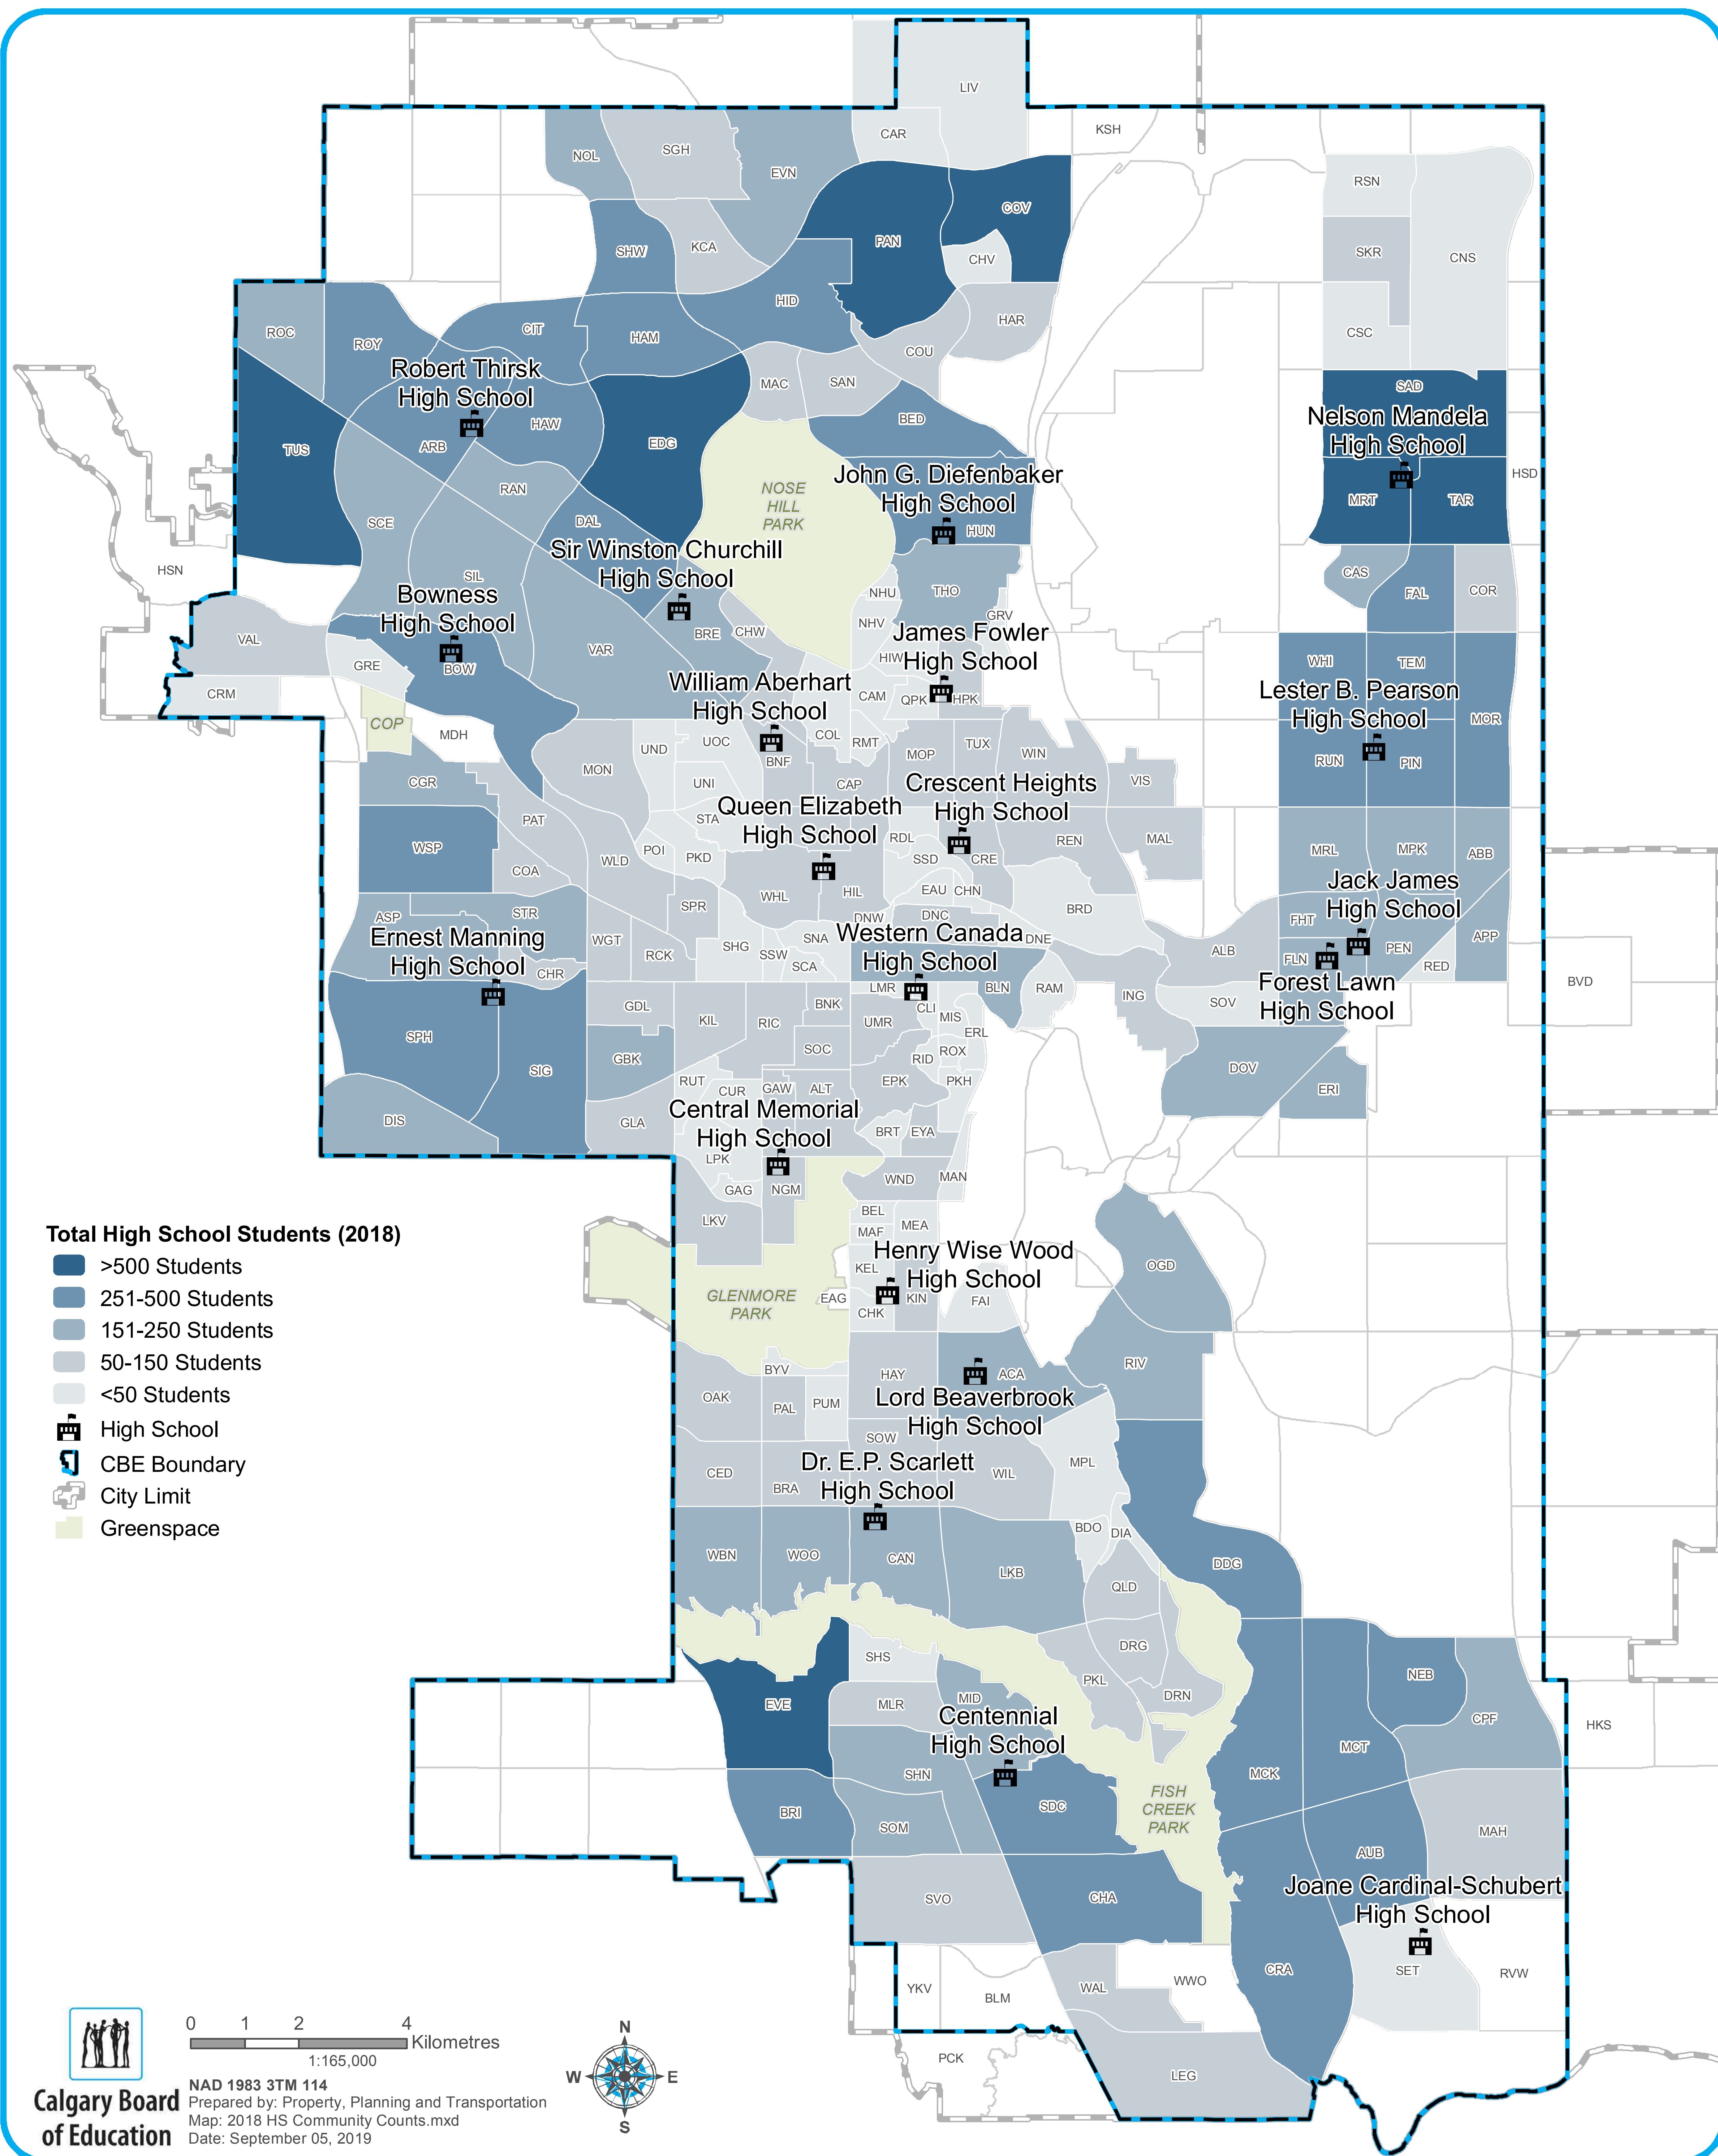

Community High School Enrolment 2008 - 09 School Year

Community High School Enrolment

2018 - 19 School Year

Projected Community High School Enrolment 2028 - 29 School Year