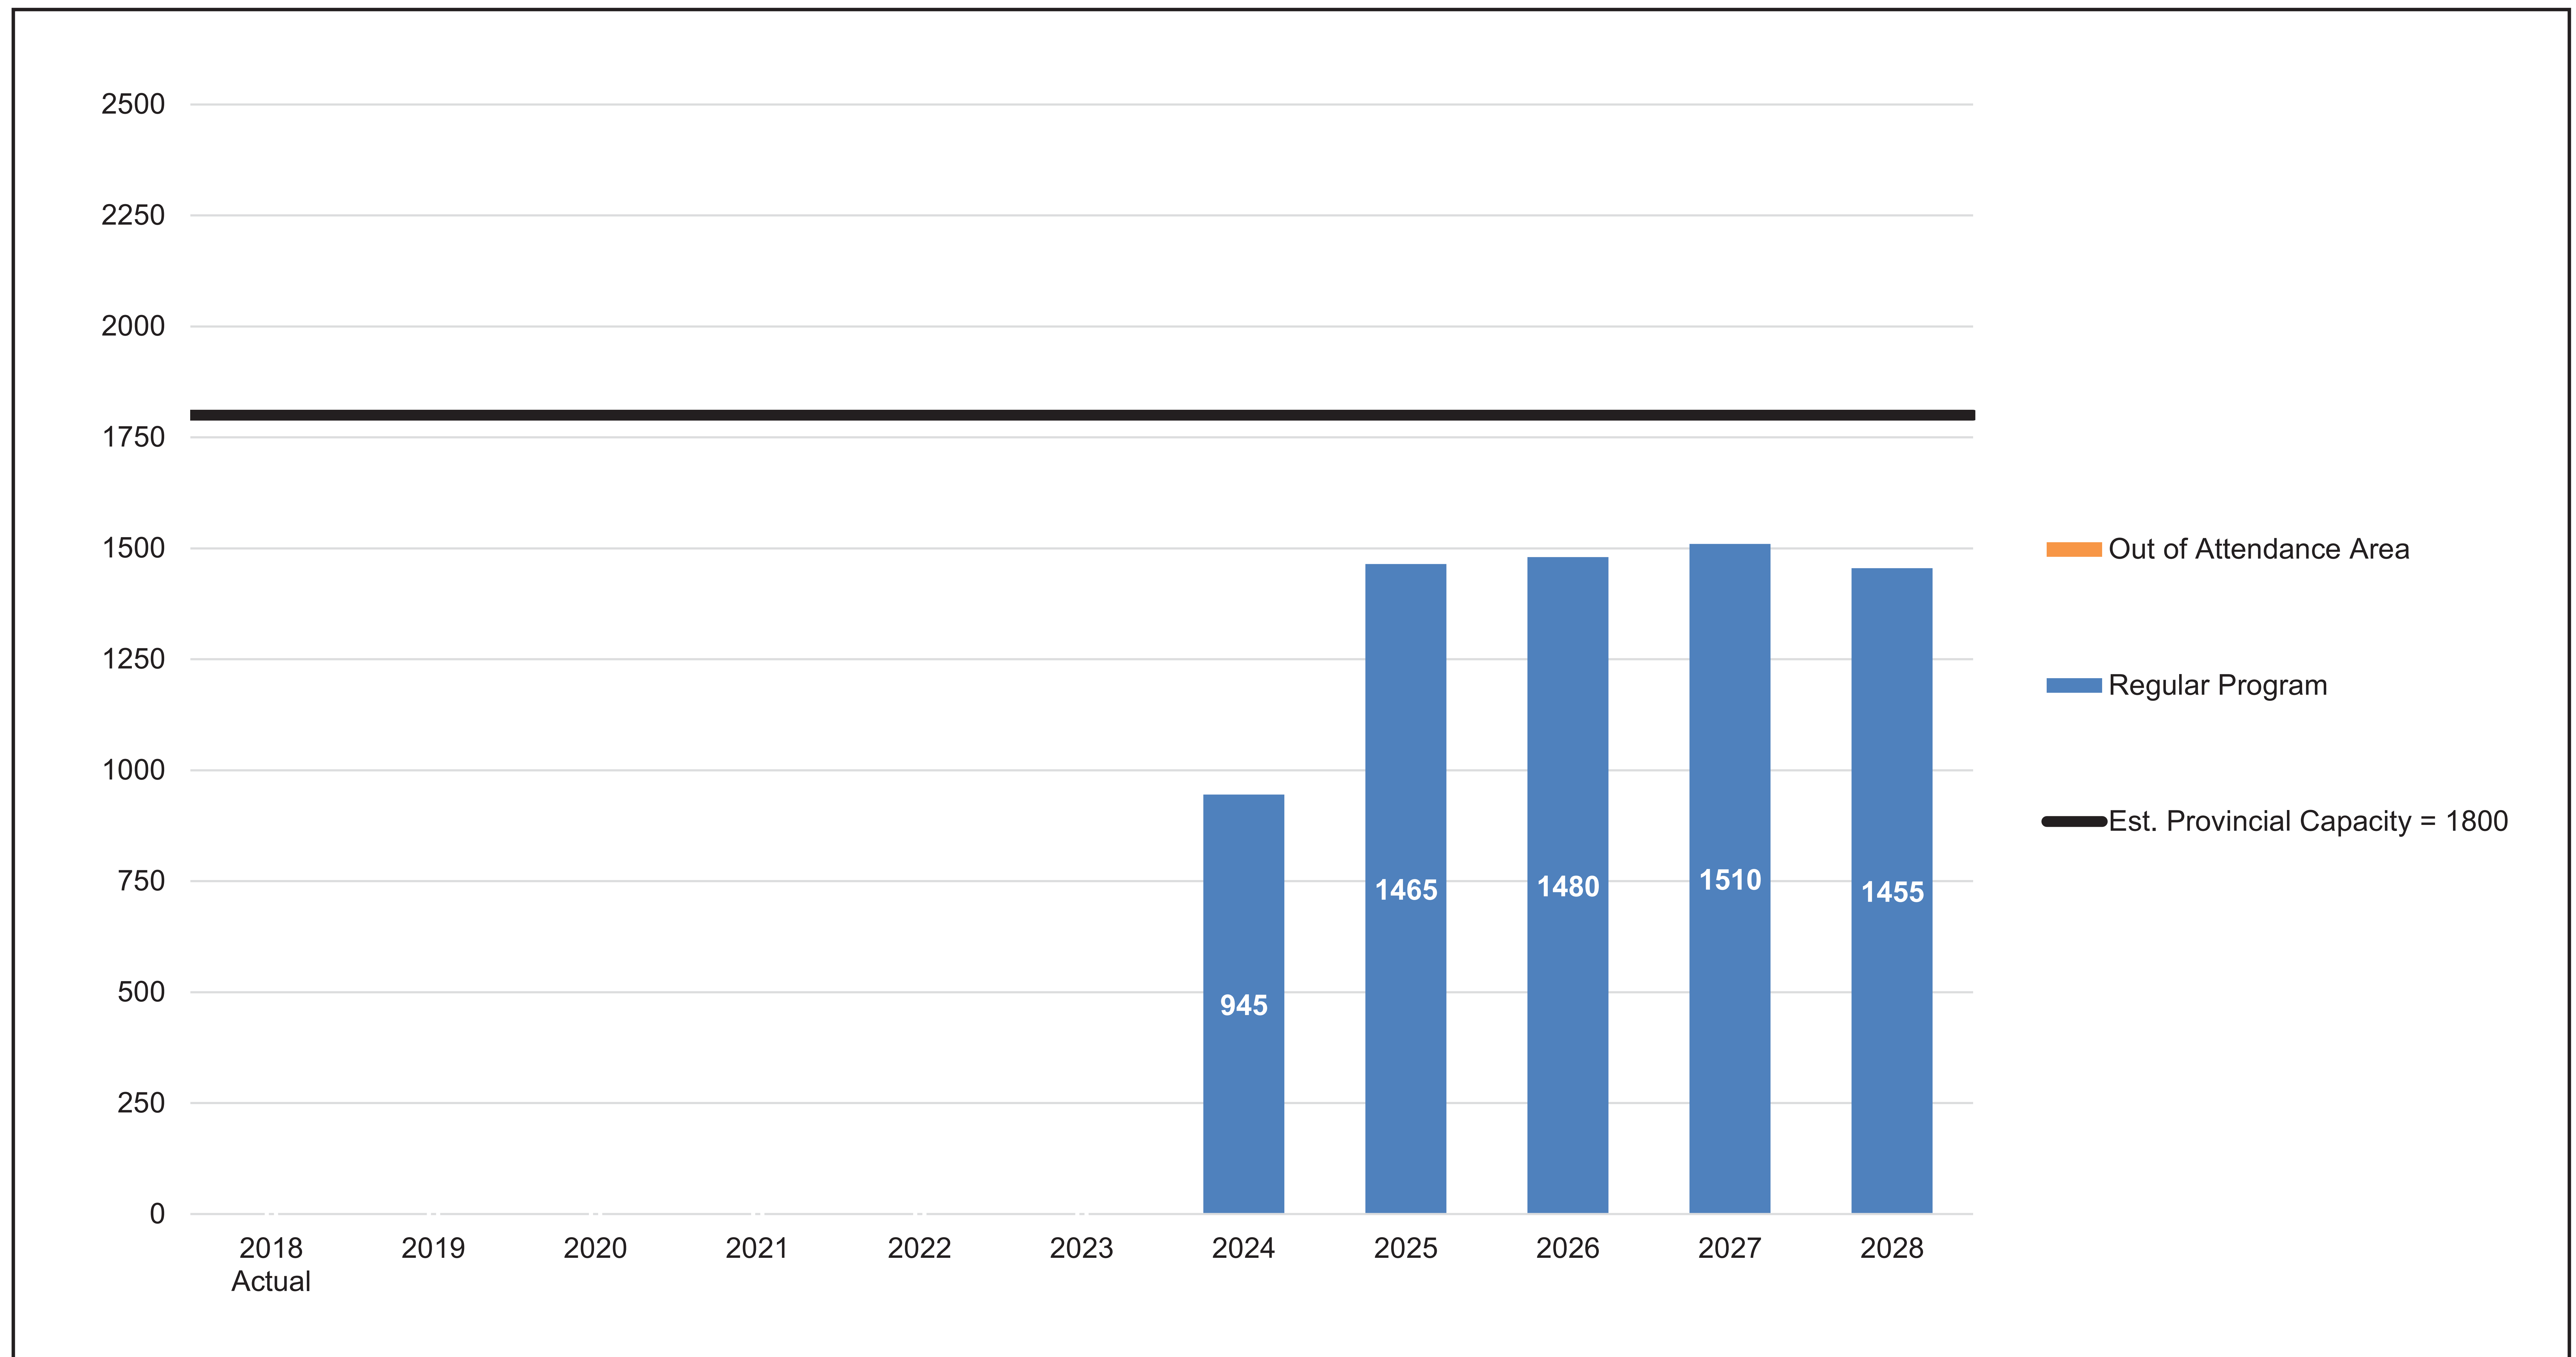

10 Year Enrolment Projection Grade 10 - 12 Regular Program

Assumes North High School is approved for funding and opens for Grades 10 and 11 in 2024 and expands to Grades 10 - 12 from 2025 onward.

10 Year Enrolment Projection Grade 10 - 12 Regular Program

Assumes North High School is approved for funding and Coventry Hills, Country Hills Village and Hidden Valley move for Grades 10 and 11 in 2024 and Grades 10 - 12 from 2025 onward.

10 Year Enrolment Projection Grade 10 -12 Regular Program

Assumes North High School is approved for funding and Panorama Hills and Harvest Hills move for Grades 10 and 11 in 2024 and Grades 10 -12 from 2025 onward.

Proposed Regular Program

Attendance Area

*Construction not approved

0 1 2 4 Kilometres
1:150,000