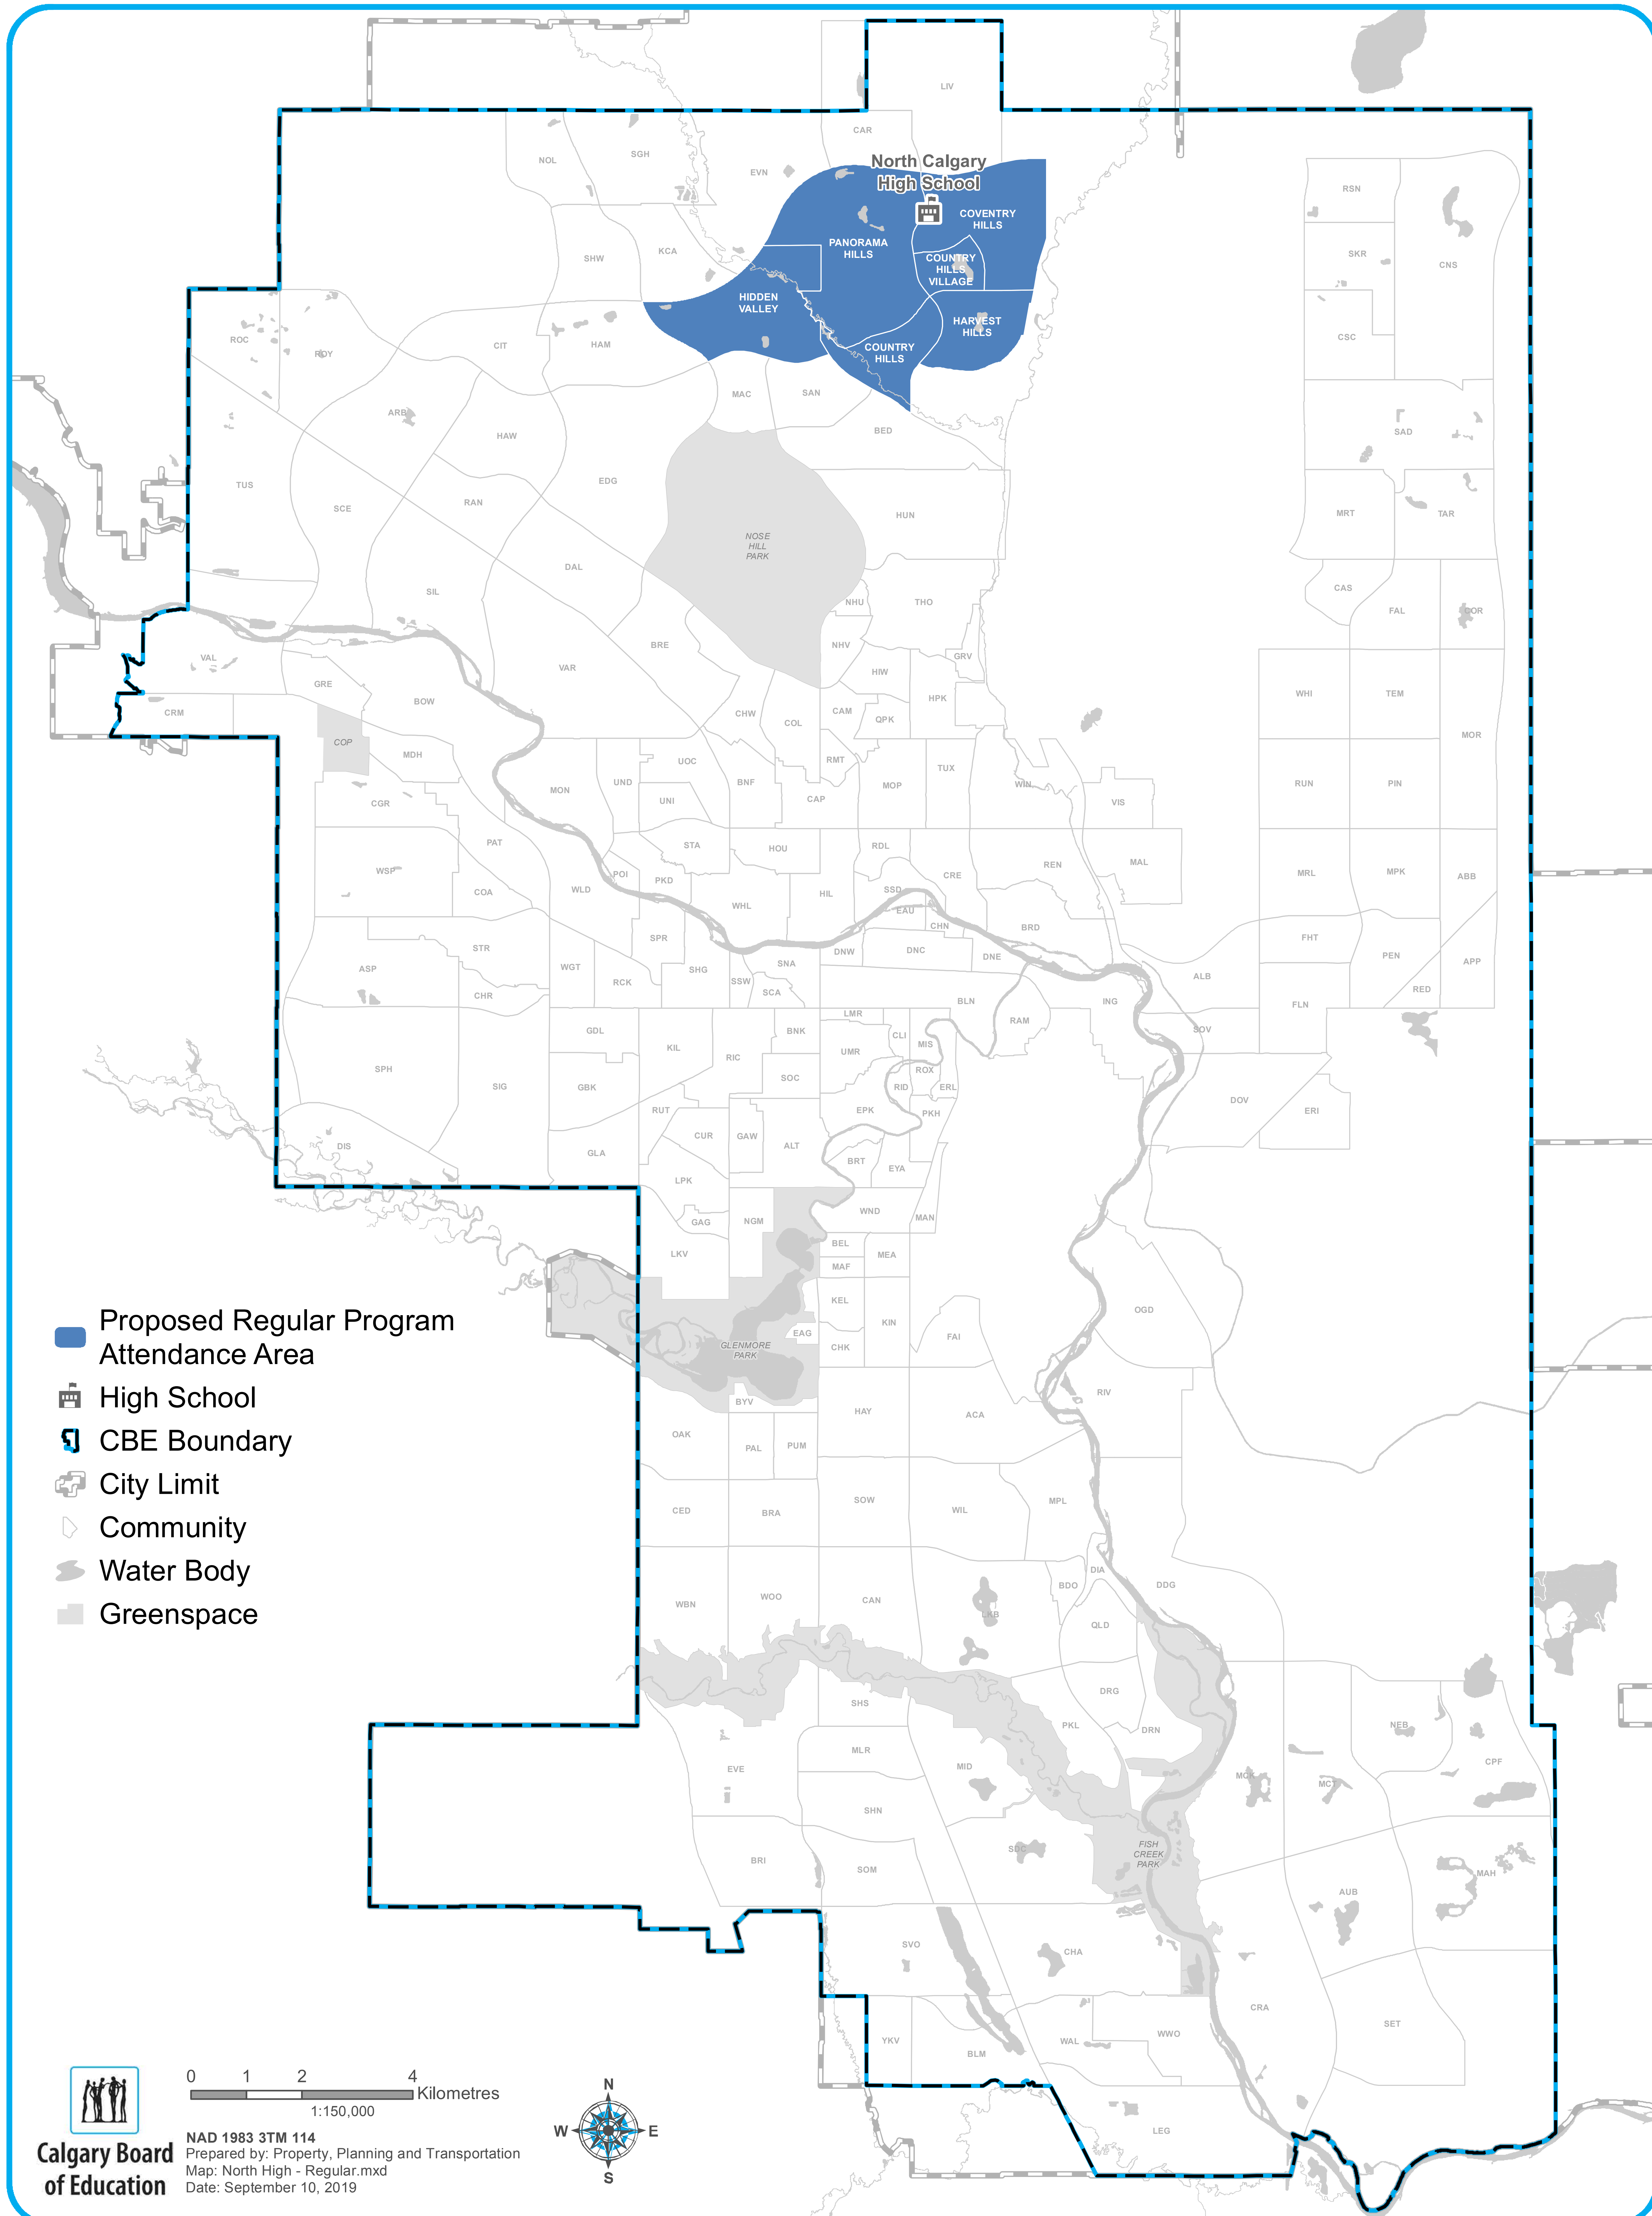

10 Year Enrolment Projection Grade 10 - 12 Regular Program

Assumes North High School is approved for funding and opens for Grades 10 and 11 in 2024 and expands to Grades 10 - 12 from 2025 onward.

10 Year Enrolment Projection Grade 10 - 12 Regular Program

Assumes North High School is approved for funding and Panorama Hills and Harvest Hills move for Grades 10 and 11 in 2024 and Grades 10 -12 from 2025 onward.

Proposed Regular Program

Attendance Area

*Construction not approved

0 1 2 4 Kilometres
1:150,000