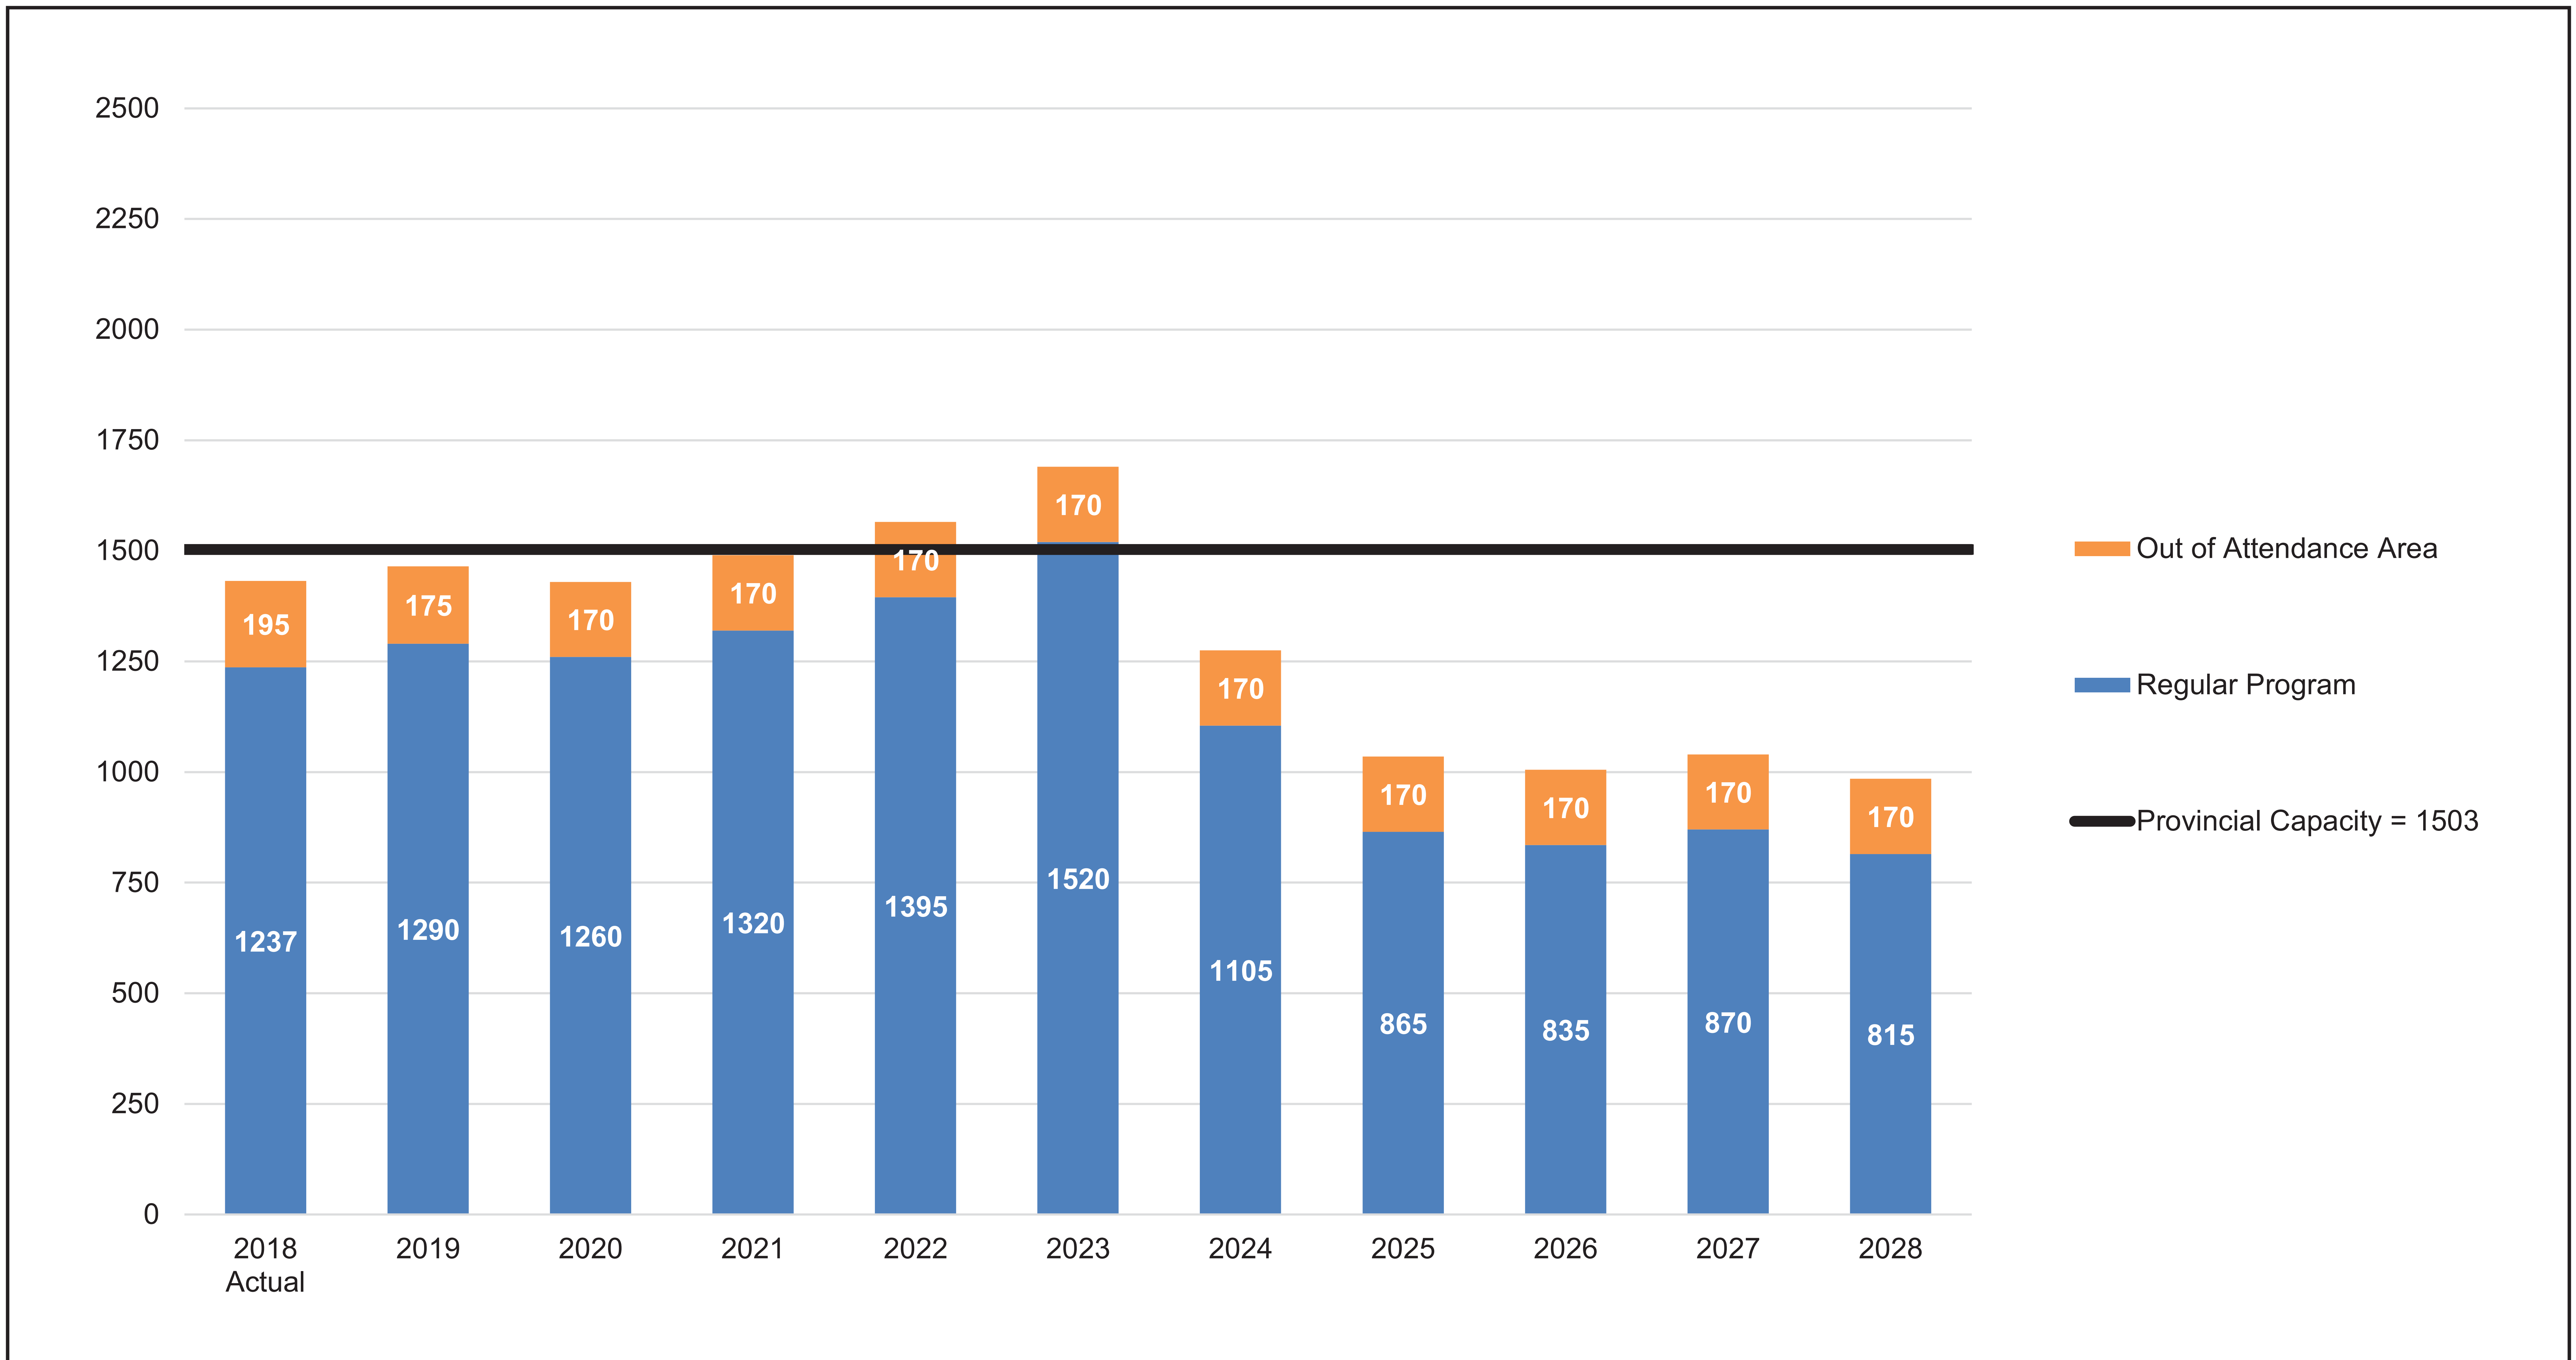

10 Year Enrolment Projection Grade 10 - 12 Regular Program

Assumes North High School is approved for funding and opens for Grades 10 and 11 in 2024 and expands to Grades 10 - 12 from 2025 onward.

10 Year Enrolment Projection Grade 10 - 12 Regular Program

Assumes North High School is approved for funding and Coventry Hills, Country Hills Village and Hidden Valley move for Grades 10 and 11 in 2024 and Grades 10 - 12 from 2025 onward.

10 Year Enrolment Projection Grade 10 -12 Regular Program

Assumes North High School is approved for funding and Panorama Hills and Harvest Hills move for Grades 10 and 11 in 2024 and Grades 10 -12 from 2025 onward.

Proposed Regular Program

Attendance Area

*Construction not approved

0 1 2 4 Kilometres
1:150,000