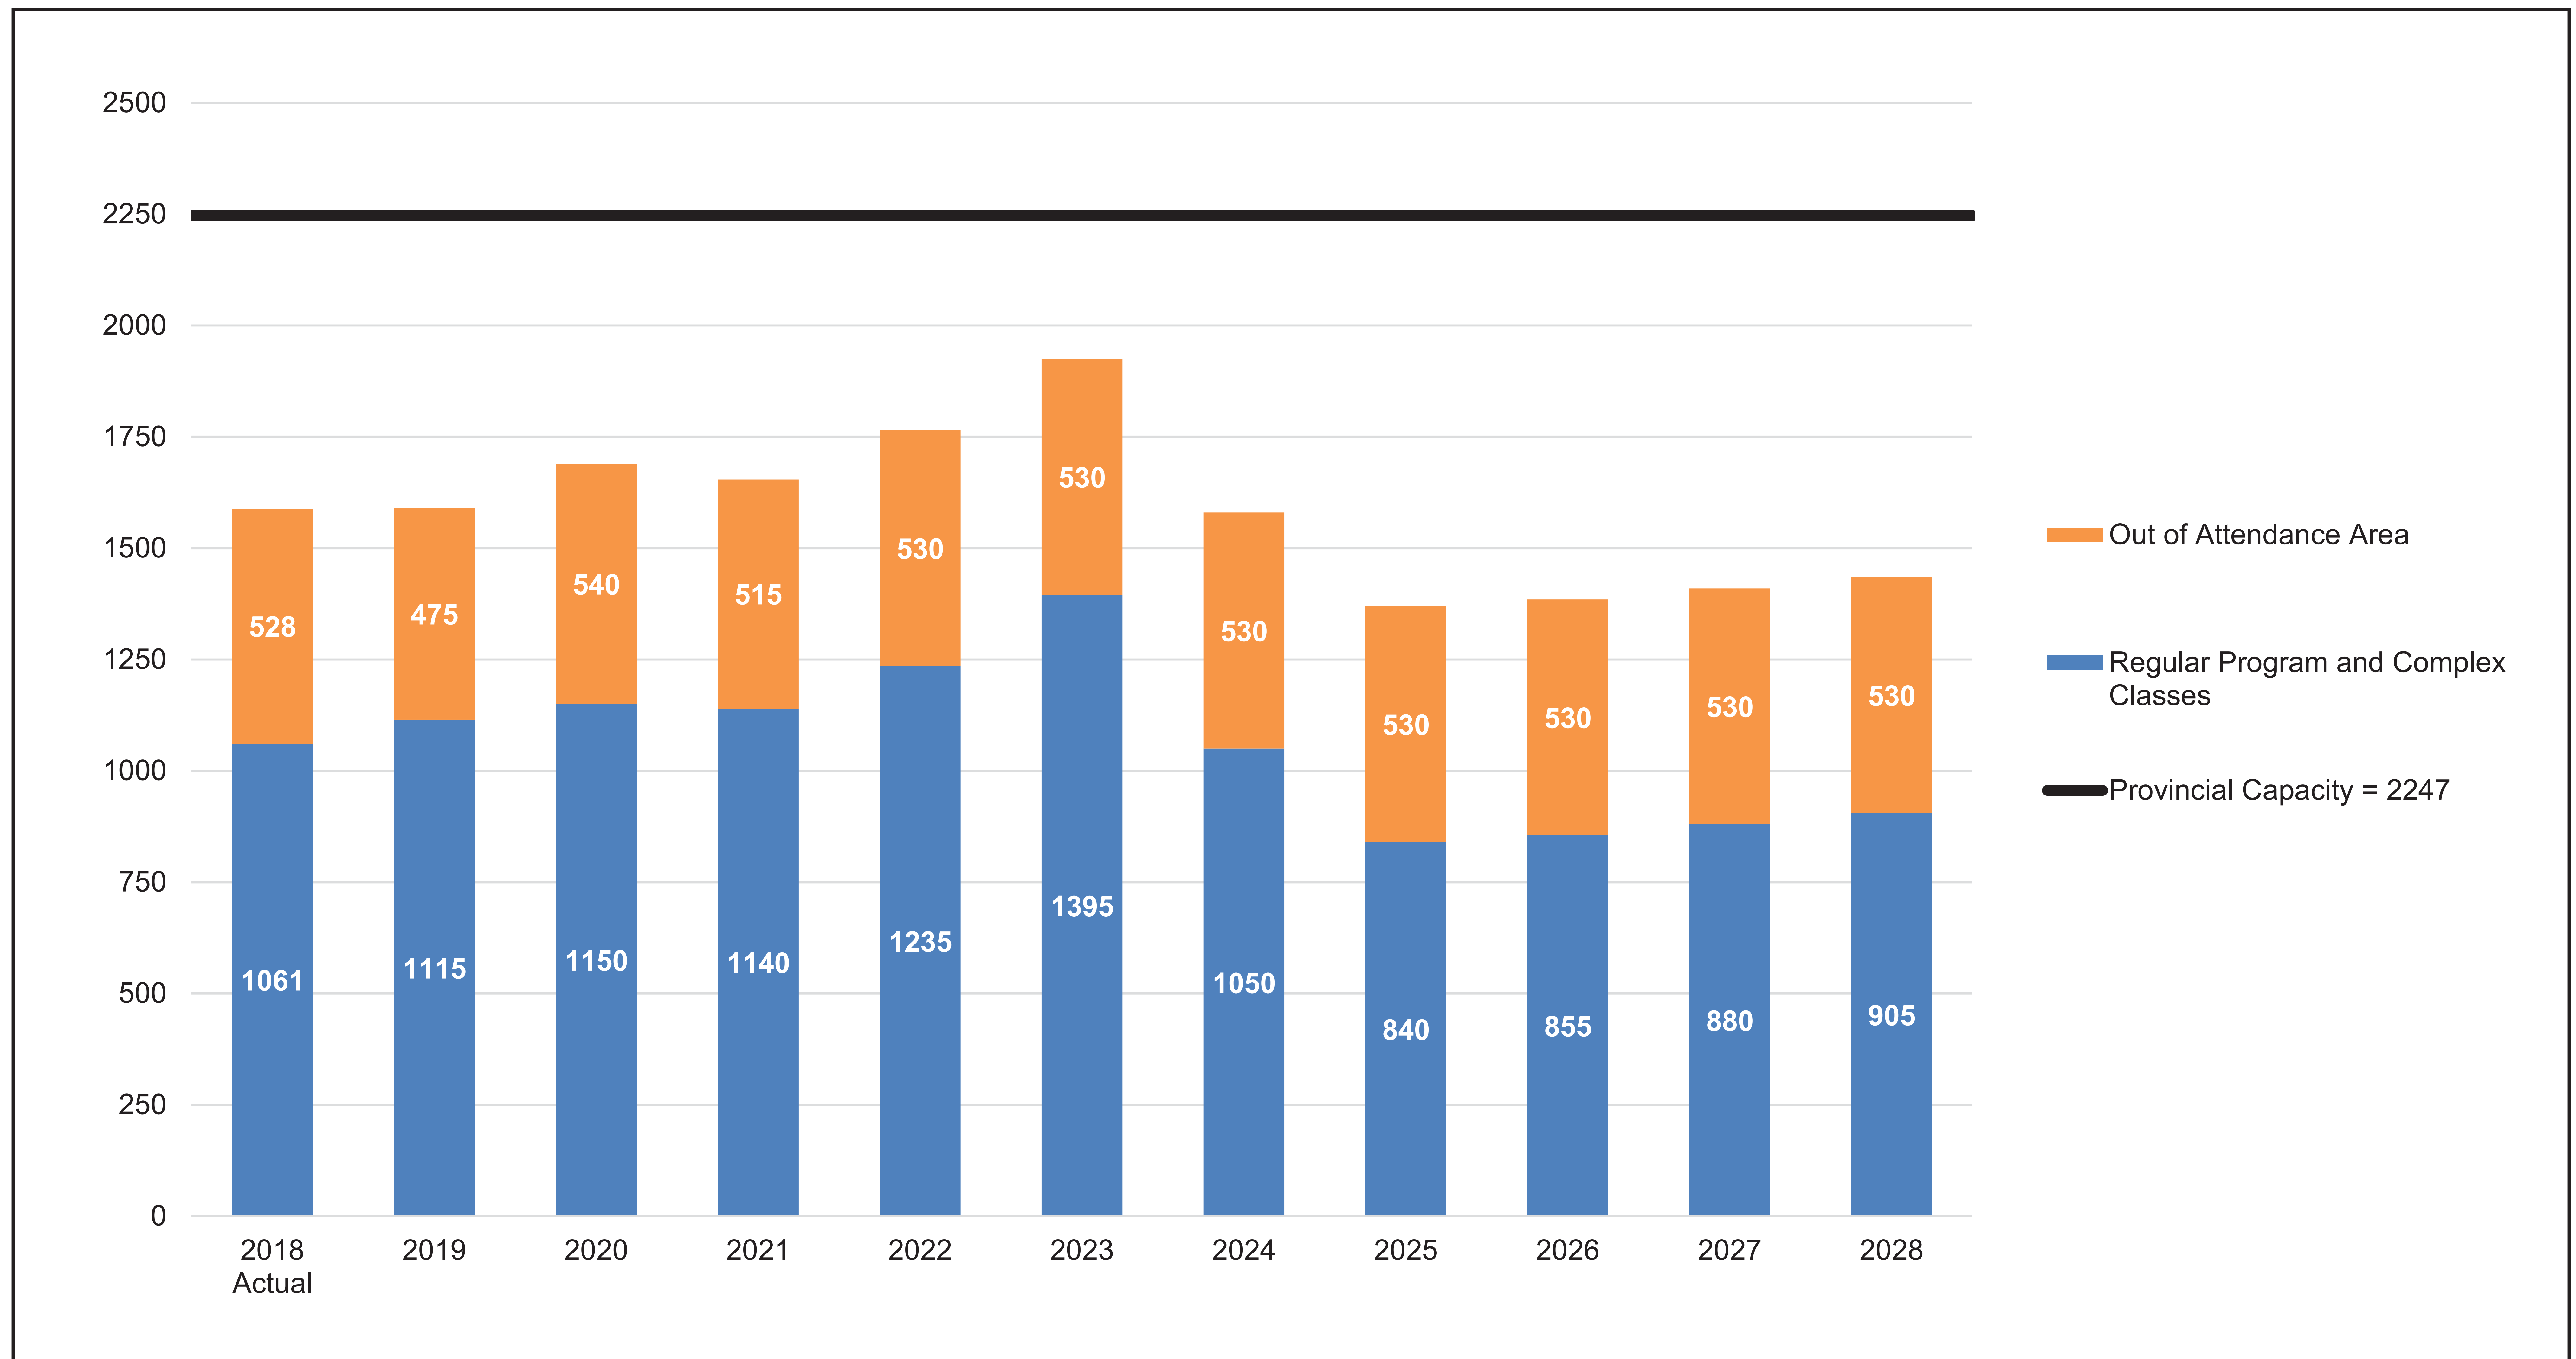

10 Year Enrolment Projection Grade 10 - 12 Regular Program

Assumes North High School is approved for funding and opens for Grades 10 and 11 in 2024 and expands to Grades 10 - 12 from 2025 onward.

10 Year Enrolment Projection Grade 10 - 12 Regular Program

Assumes North High School is approved for funding and Coventry Hills, Country Hills Village and Hidden Valley move for Grades 10 and 11 in 2024 and Grades 10 - 12 from 2025 onward.

10 Year Enrolment Projection Grade 10 -12 Regular Program

Assumes North High School is approved for funding and Panorama Hills and Harvest Hills move for Grades 10 and 11 in 2024 and Grades 10 -12 from 2025 onward.

Proposed Regular Program

Attendance Area

*Construction not approved

0 1 2 4 Kilometres
1:150,000